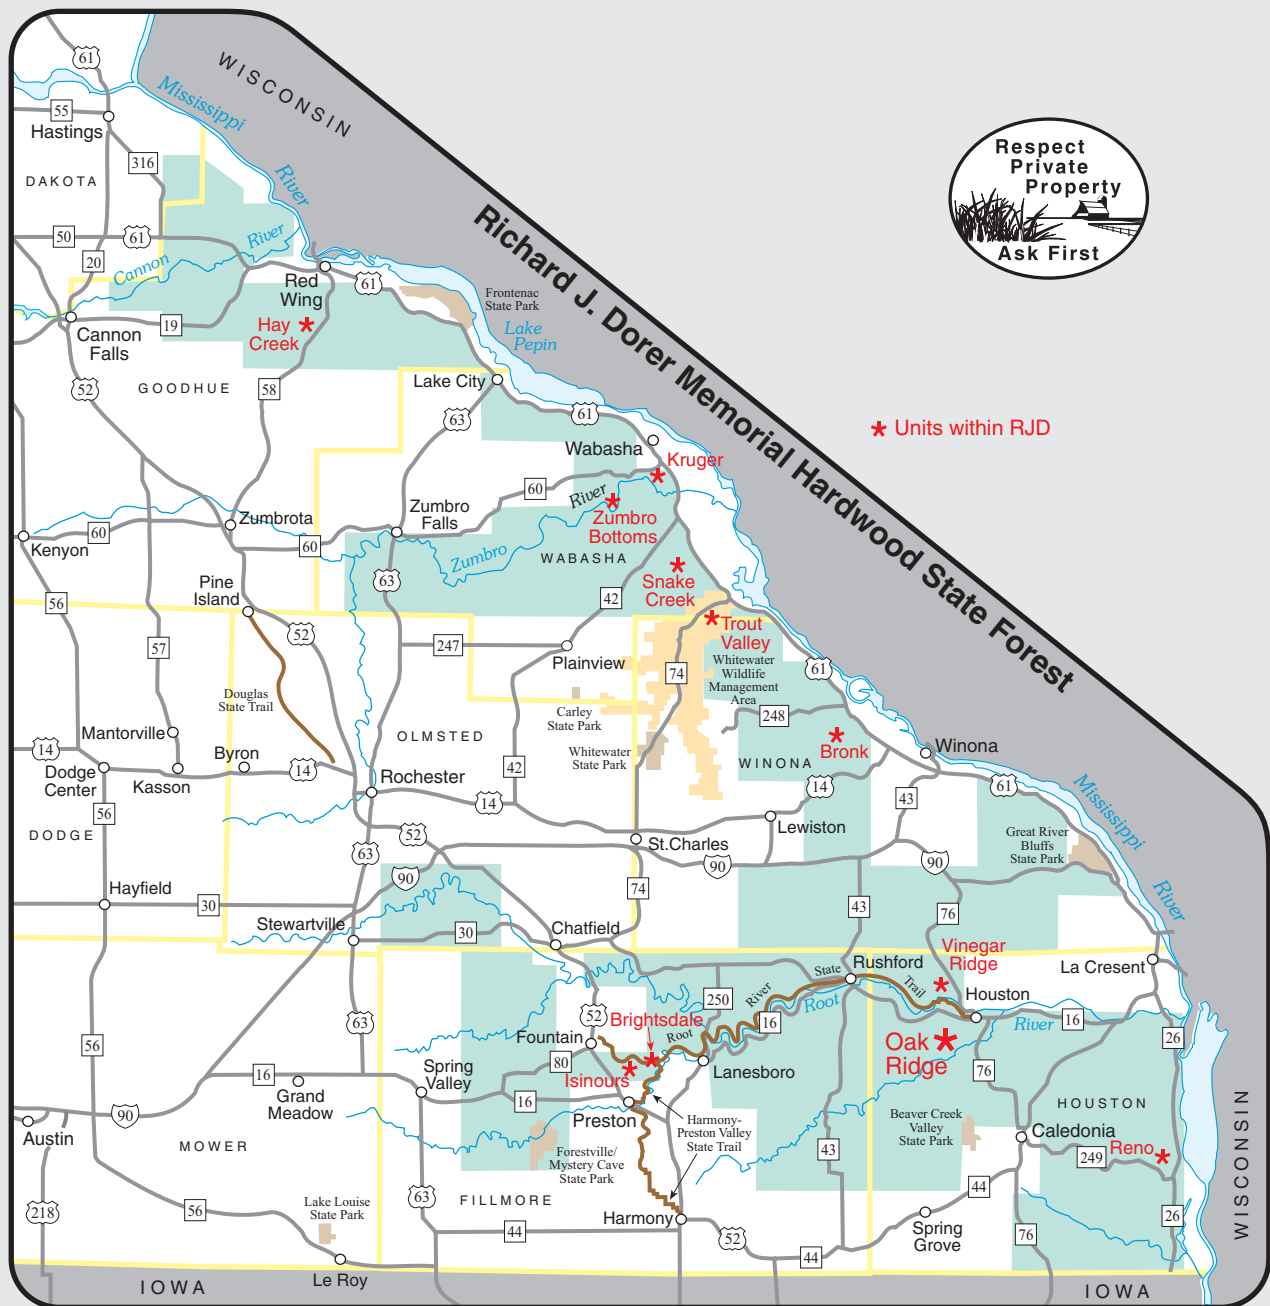

## TRAILS

- Ski Touring (Wet Bark Trail)
- easy
- more difficult
- most difficult
- Snowmobile Trail
- Forest Road

## OWNERSHIP

- State Forest
- Wildlife Management Area Land
- State Park Land

### LOOKING FOR MORE INFORMATION ?

The DNR has mapped the entire state in 51 sections showing federal, state and county lands with their recreational facilities. Public Recreation Information Maps (PRIM) are available for purchase from the DNR gift shop, DNR regional offices, Minnesota state parks and major sporting and map stores. Check out our website at: <http://www.dnr.state.mn.us/maps/prim.html>